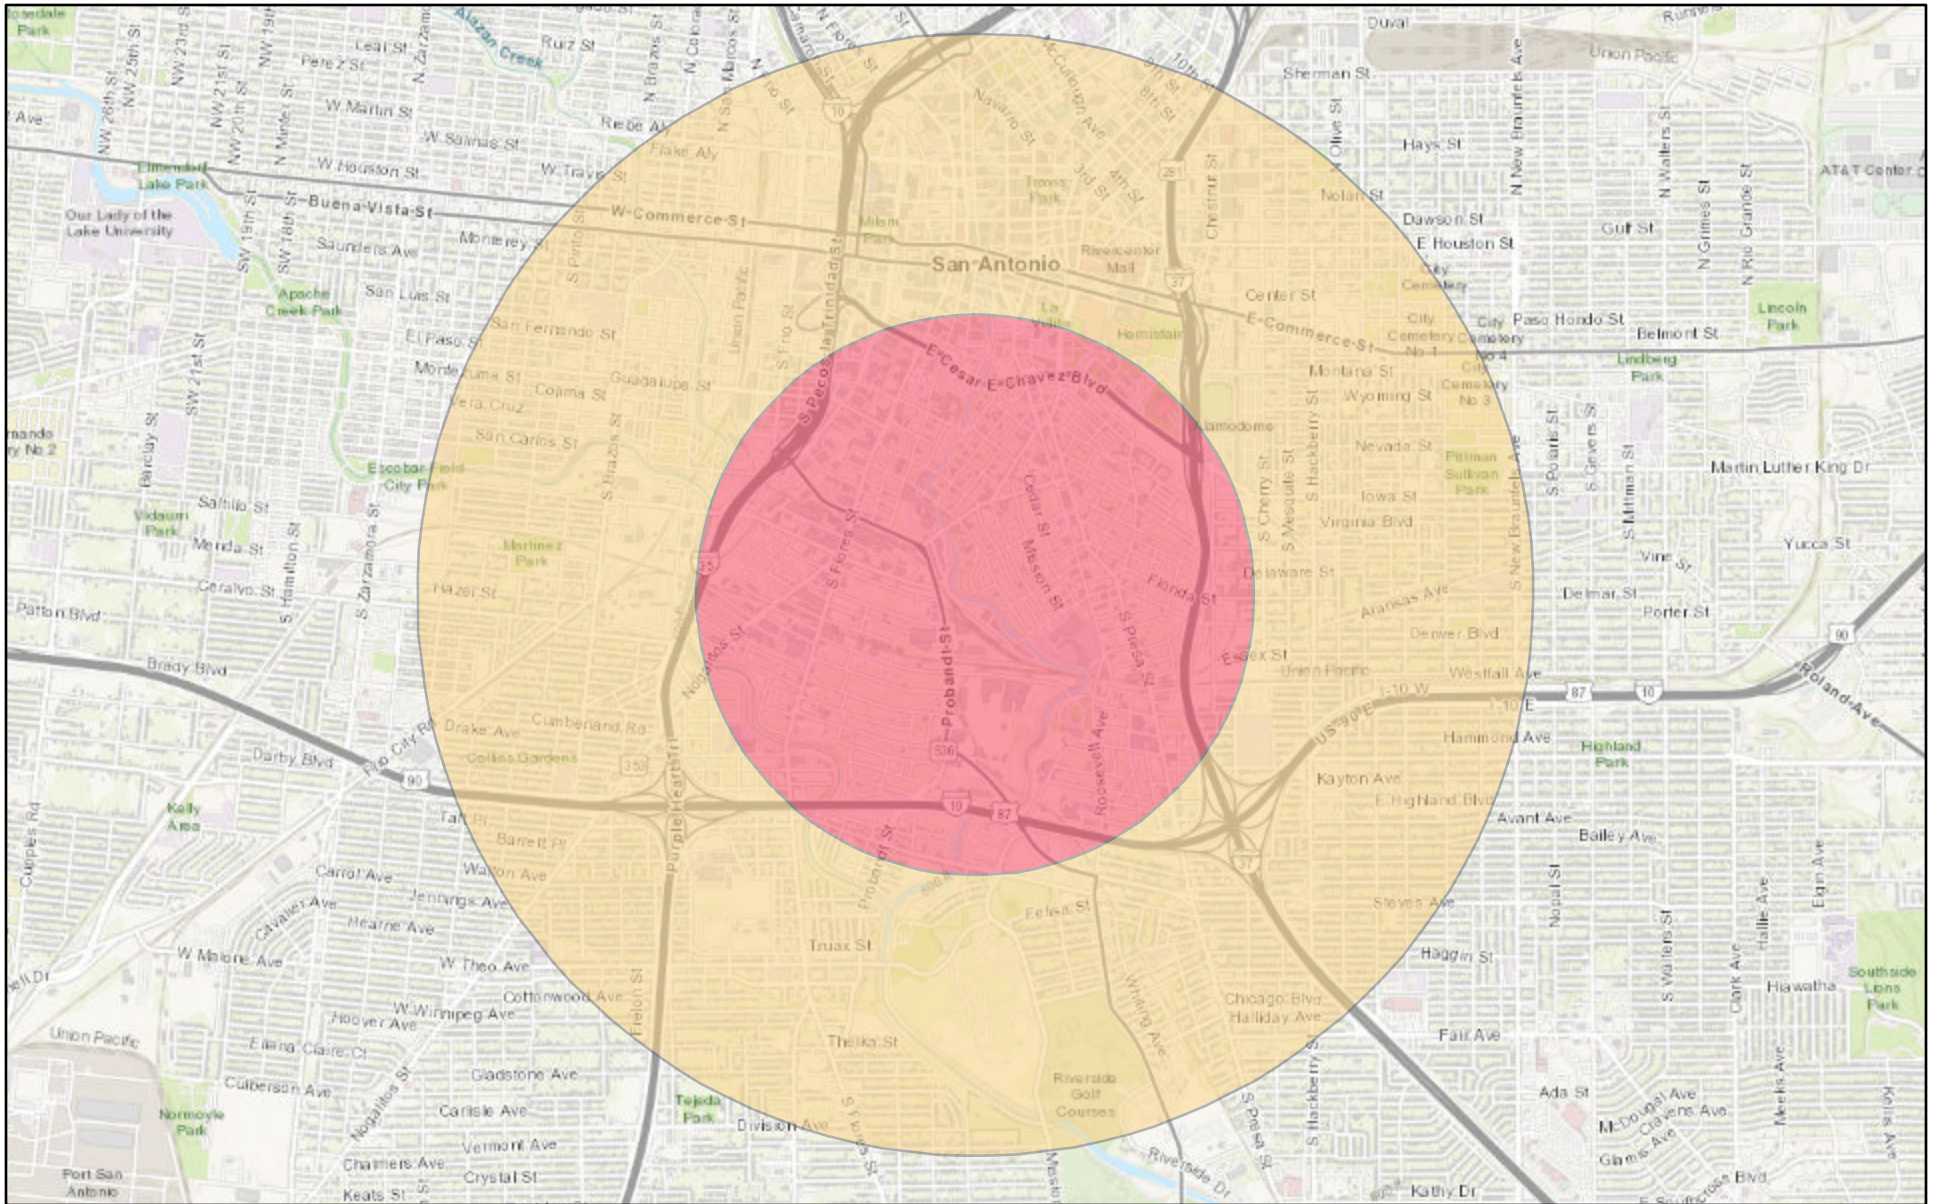

Lethal Bronzing Bexar County Quarantined Area

5/19/2026

Core Area Quarantined Area

1:50,000

BCAD, Texas Parks & Wildlife, Esri, HERE, Garmin, INCREMENT P, USGS, METI/NASA, EPA, USDA